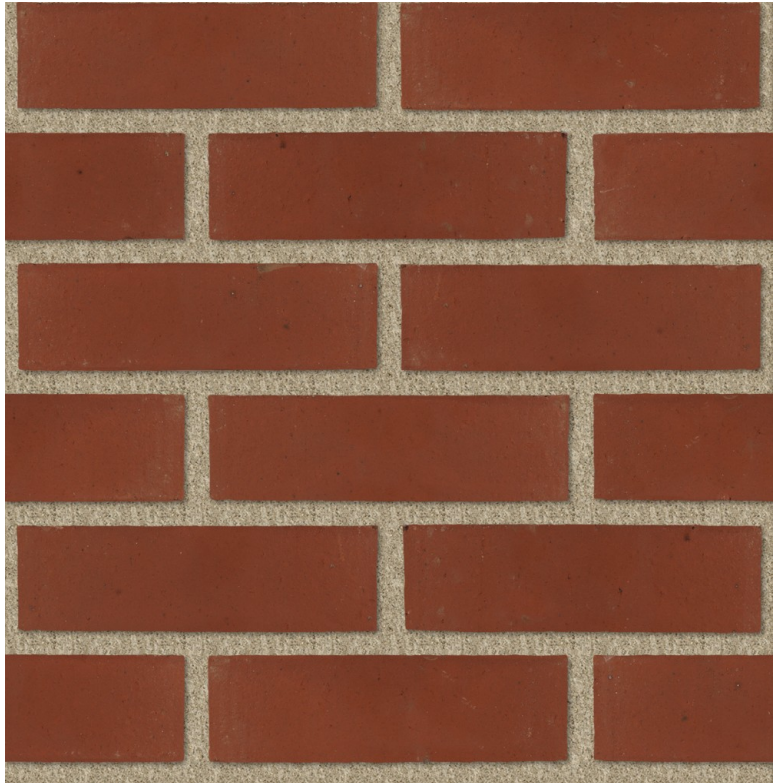

700 Smooth Virtual Brick Sample
Size Available Textures

Contact Information

Mail:
Kansas Brick and Tile
767 N US Hwy 281
Hoisington, KS 67544

Phone:
(620)-653-2157

Fax:
(620)-653-7609

Email:
info@kansasbrick.com

Grout Selections

Colors shown are intended as a guide only and may vary. To ensure color accuracy call for a sample.