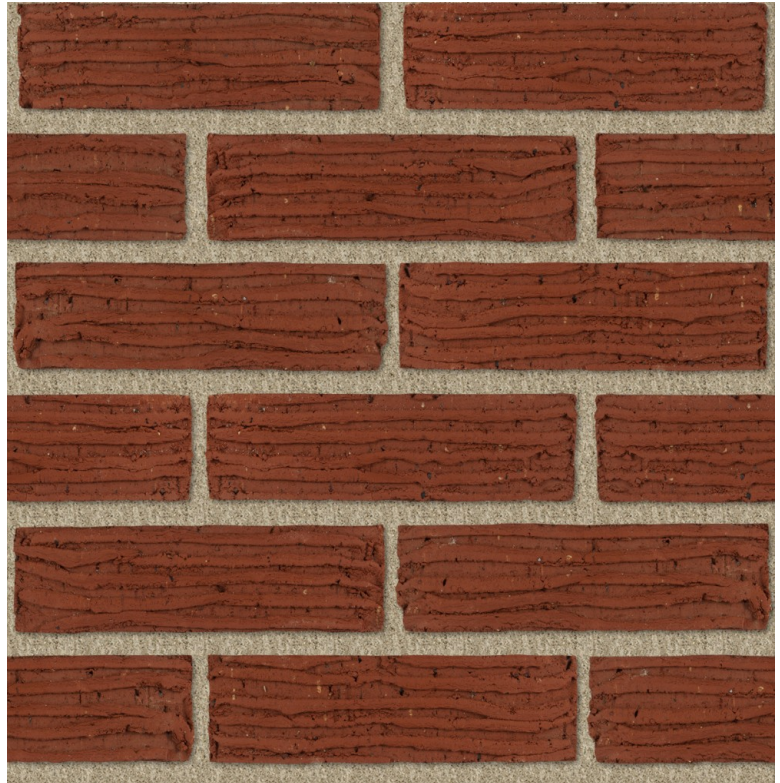

600 Bark Virtual Brick Sample
Size Available Textures

Contact Information

Mail:
Kansas Brick and Tile
767 N US Hwy 281
Hoisington, KS 67544

Phone:
(620)-653-2157

Fax:
(620)-653-7609

Email:
info@kansasbrick.com

Grout Selections

Gray

Buff

Red

Brown

Black

Closeup

Colors shown are intended as a guide only and may vary. To ensure color accuracy call for a sample.