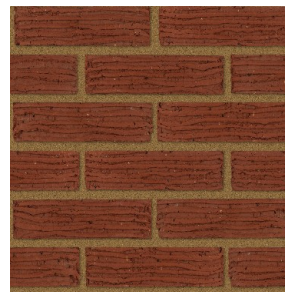

600 Bark Virtual Brick Sample
Size Available Textures

Contact Information

Mail:
Kansas Brick and Tile
767 N US Hwy 281
Hoisington, KS 67544

Phone:
(620)-653-2157

Fax:
(620)-653-7609

Email:
info@kansasbrick.com

Grout Selections

Gray

Buff

Red

Brown

Black

Closeup

Colors shown are intended as a guide only and may vary. To ensure color accuracy call for a sample.