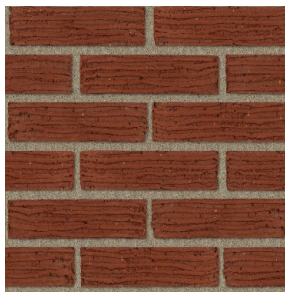

600 Bark Virtual Brick Sample
Size Available Textures

Contact Information

Mail:
Kansas Brick and Tile
767 N US Hwy 281
Hoisington, KS 67544

Phone:
(620)-653-2157

Fax:
(620)-653-7609

Email:
info@kansasbrick.com

Grout Selections

Gray

Buff

Red

Brown

Black

Closeup

Colors shown are intended as a guide only and may vary. To ensure color accuracy call for a sample.