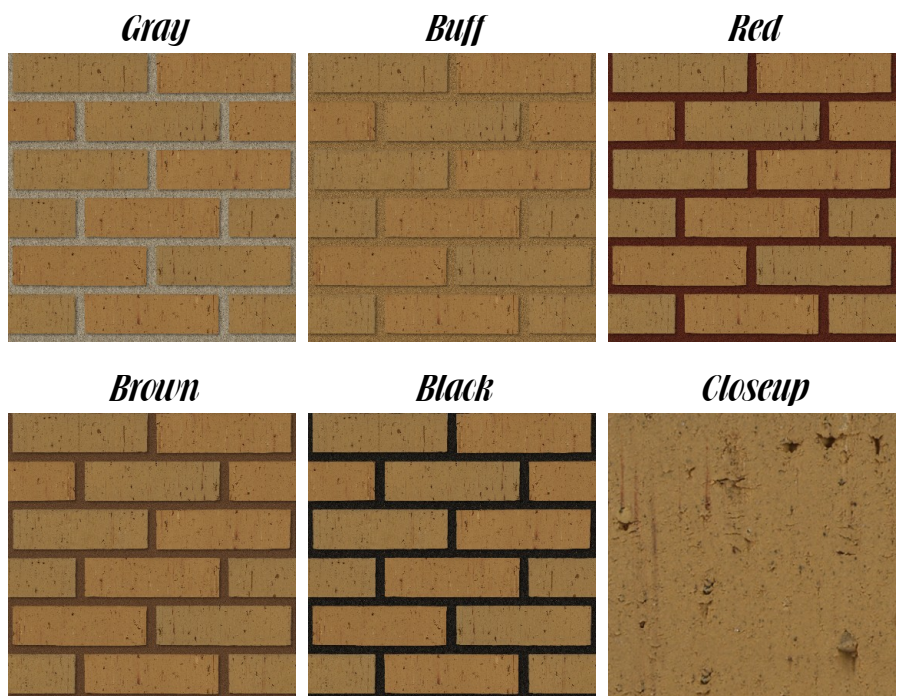

510 Mingle Virtual Brick Sample

<i>Size</i>	<i>Available Textures</i>
<i>Closure</i>	<i>Velour</i>
<i>Modular</i>	<i>Scratch</i> <i>Rug</i> <i>Velour</i> <i>Bark</i>
<i>Utility</i>	<i>Velour</i>
<i>King</i>	<i>Velour</i>

Colors shown are intended as a guide only and may vary. To ensure color accuracy call for a sample.