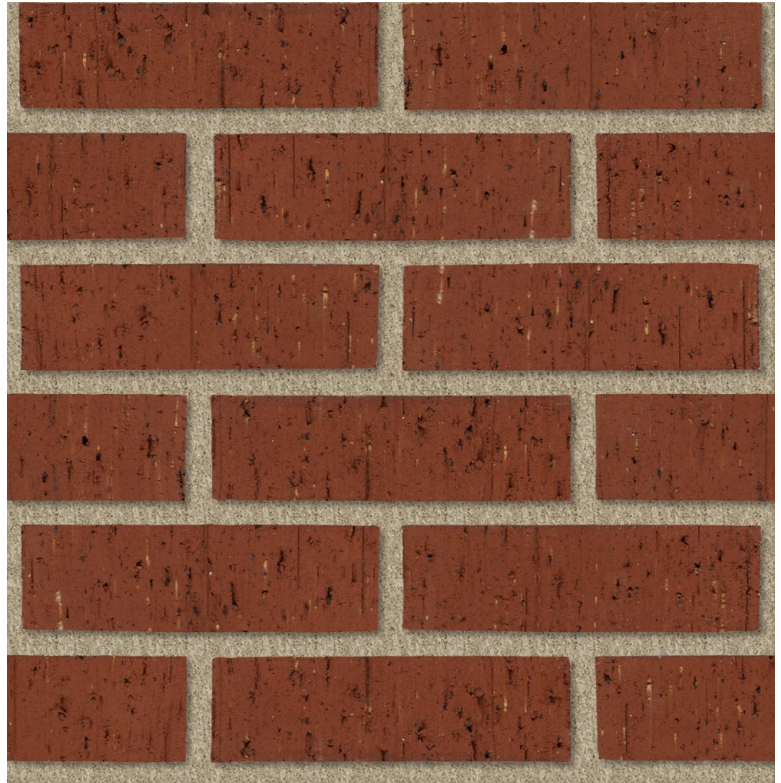

500 Velour Virtual Brick Sample
Size Available Textures

Contact Information

Mail:
Kansas Brick and Tile
767 N US Hwy 281
Hoisington, KS 67544

Phone:
(620)-653-2157

Fax:
(620)-653-7609

Email:
info@kansasbrick.com

Grout Selections

Gray

Buff

Red

Brown

Black

Closeup

Colors shown are intended as a guide only and may vary. To ensure color accuracy call for a sample.