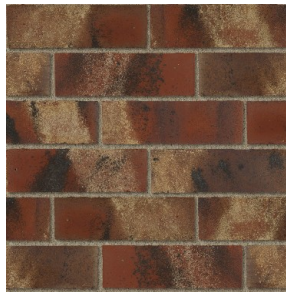

Grout Selections

Gray