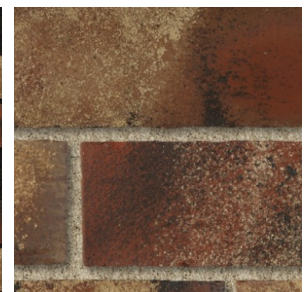

***Santa Fe Virtual Brick Sample***  
***Size Available Textures***

***Western King Smooth***

***Contact Information***

**Mail:**  
***Kansas Brick and Tile***  
***767 N US Hwy 281***  
***Hoisington, KS 67544***

***Black***

***Closeup***

Colors shown are intended as a guide only and may vary. To ensure color accuracy call for a sample.