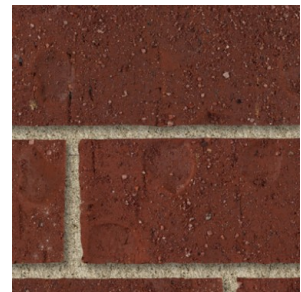

Red Rock Virtual Brick Sample

<i>Size</i>	<i>Available Textures</i>
<i>Modular</i>	<i>Velour / Knob Roller</i>
<i>Western King</i>	<i>Velour / Knob Roller</i>

Contact Information

Mail:
Kansas Brick and Tile
767 N US Hwy 281
Hoisington, KS 67544

Black

Closeup

Colors shown are intended as a guide only and may vary. To ensure color accuracy call for a sample.