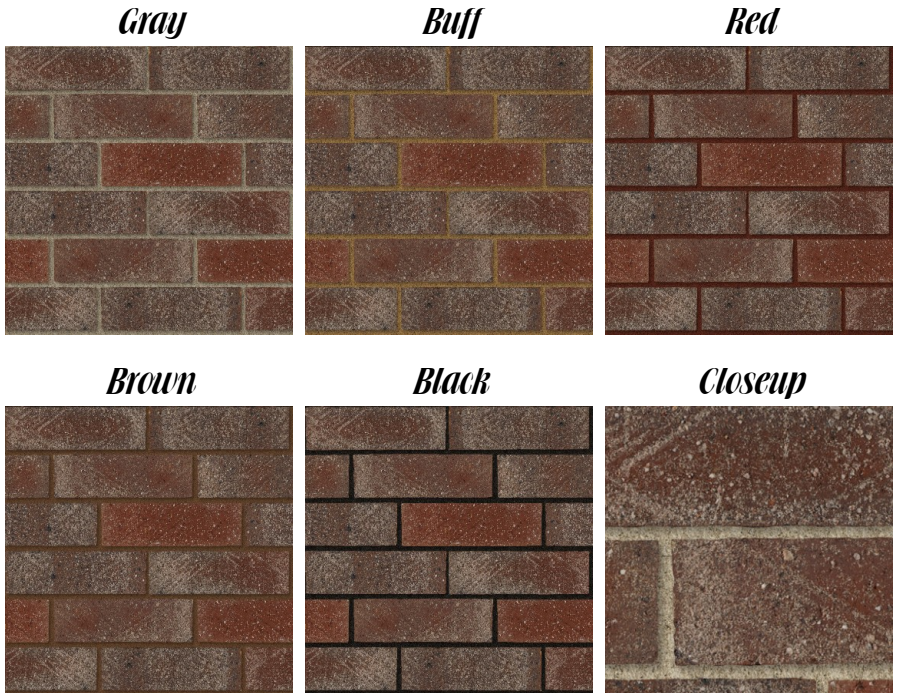

Grout Selections

Colors shown are intended as a guide only and may vary. To ensure color accuracy call for a sample.