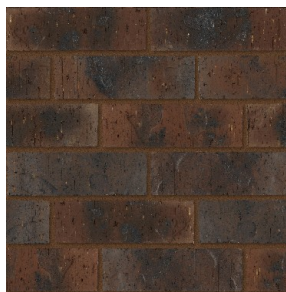

Fort Dodge Virtual Brick Sample

<i>Size</i>	<i>Available Textures</i>
<i>Modular</i>	<i>Velour</i> <i>Old English</i>
<i>Western King</i>	<i>Velour</i> <i>Old English</i>

Contact Information

Mail:

Kansas Brick and Tile
767 N US Hwy 281
Hoisington, KS 67544

Buff

Red

Brown

Black

Closeup

Colors shown are intended as a guide only and may vary. To ensure color accuracy call for a sample.