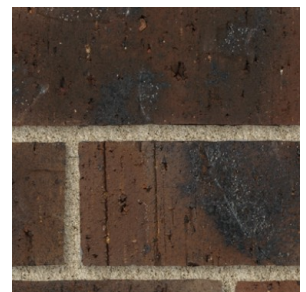

Fort Dodge Virtual Brick Sample

<i>Size</i>	<i>Available Textures</i>
<i>Modular</i>	<i>Velour</i> <i>Old English</i>
<i>Western King</i>	<i>Velour</i> <i>Old English</i>

Contact Information

Mail:

Kansas Brick and Tile
767 N US Hwy 281
Hoisington, KS 67544

Buff

Red

Brown

Black

Closeup

Colors shown are intended as a guide only and may vary. To ensure color accuracy call for a sample.