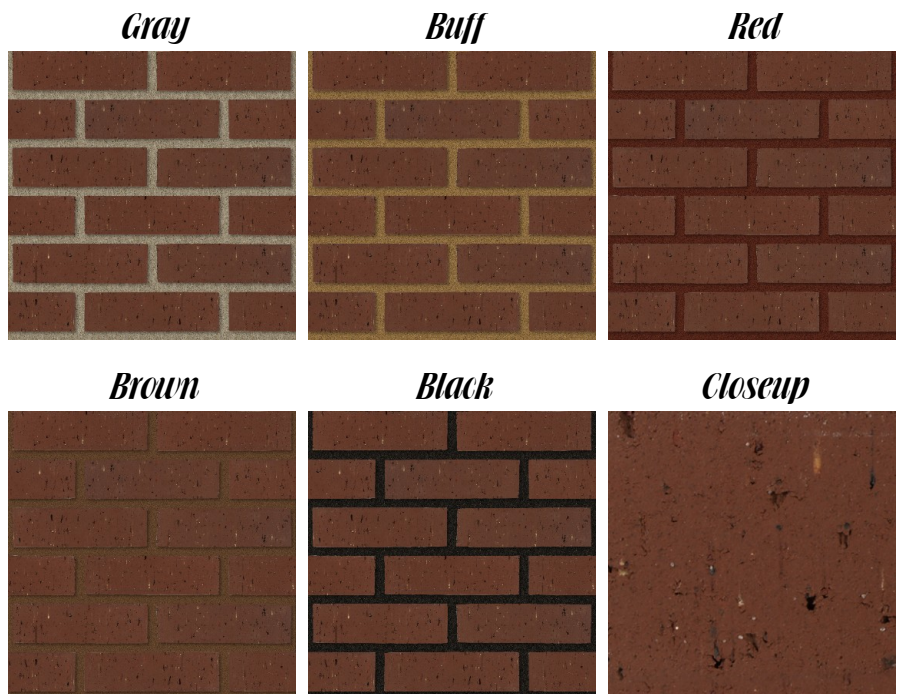

Grout Selections

Colors shown are intended as a guide only and may vary. To ensure color accuracy call for a sample.